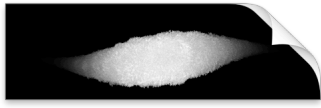

GvW Urban SPRAYER P5

GvW Urban WATER rough P5.1