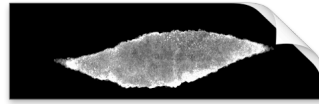

GvW Urban EDGE PAINT DUO P5