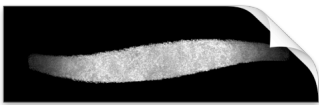

GvW TEXTURIZER GRUNGE DARK

GvW TEXTURIZER NOISE

GvW TEXTURIZER PAPER COARSE

GvW TEXTURIZER UNDERPAINT

GvW TYPEFACE COLLAGE color tilt P5

GvW Urban ANIMA DUO P5

GvW Urban AQUA DUO MIXER P5

GvW Urban BLOCK MARKER P5