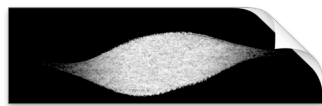

GvW CHOMSKY INK black P5

GvW CHOMSKY INK P5

GvW CLAY color tilt P5

GvW COARSENAL WET color tilt P5

GvW COMIC PAGE LAYOUT

GvW COMIC STRIP LAYOUT

GvW COMIC STRIP LAYOUT single row

GvW CONGLOAM-0 color tilt P5