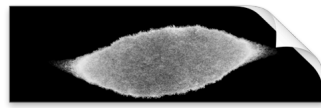

GvW DUAL GRAINY WATERCOLOR tilt P5