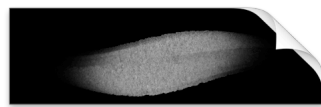

GvW XMAS GLAZE PAINTER P5