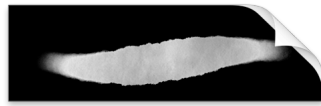

GvW DUAL GRAINY WATERCOLOR multiply P5

GvW DUAL GRAINY WATERCOLOR tilt P5

GvW DUAL STREAKY WATERCOLOR tilt P5

GvW DUAL WATERCOLOR ART PEN tilt P5

GvW DUAL WATERCOLOR BASE MIX P5

GvW DUAL WATERCOLOR MARKER P5