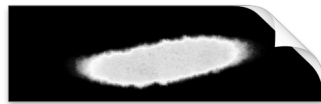

GvW AQUA BETTY SPRAY P5

GvW AQUA DUO LEROY MIX P5

GvW AQUA DUO LIQUIDO tilt P5

GvW AQUA TANGO POOL P5

GvW AQUARELLA P5

GvW AQUARIUS color tilt P5.1

GvW AQUASH BLEED color tilt P5

GvW ARES GOUACHE DUO color tilt P5