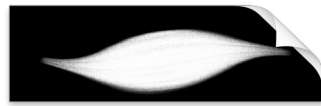

GvW CONGLOAM-0 color tilt P5

GvW COUNTESS MARKERULA color tilt P5